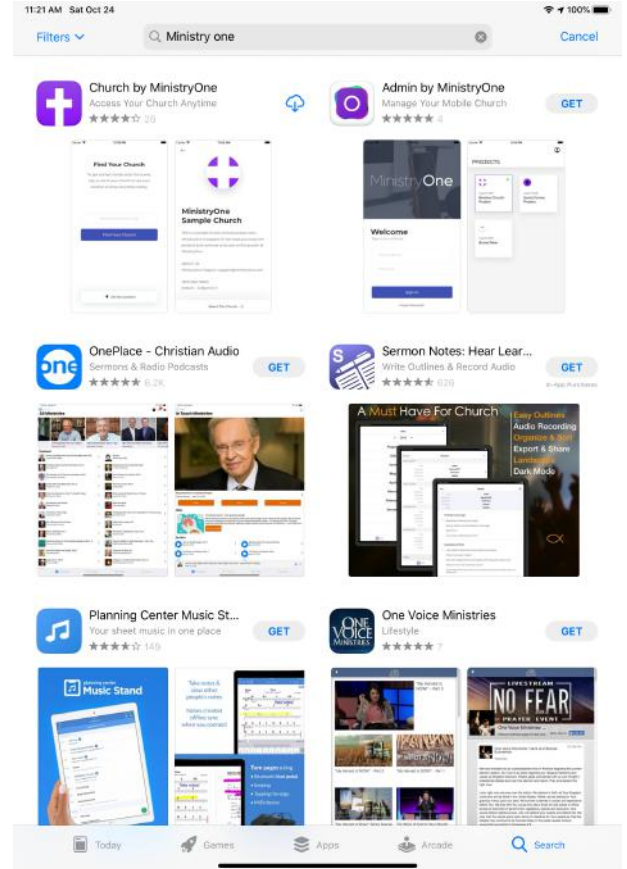

Open your APP store and search for “ministry one.”
Download the “Church by MinistryOne” app to your device.

Open the APP and find St. Mary's using the zip code 93950

Using the prompts complete your registration and add a payment method. You will need to add a credit card or bank account information.

You will now be able to make donations with a click of a button using the “give” option in the APP.

Give Now K5

[GIVE NOW](#) [RECURRING](#) [HISTORY](#)

My Donation

FUND	AMOUNT
Pledge <input type="text"/>	\$ 50 <input type="text"/>