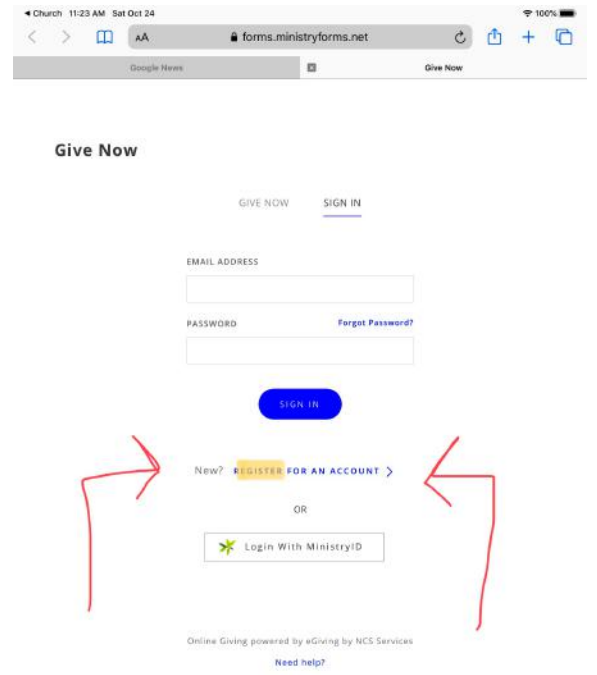

Open your APP store and search for “ministry one.”
Download the “Church by MinistryOne” app to your device.

Open the APP and find St. Mary's using the zip code 93950

Using the prompts complete your registration and add a payment method. You will need to add a credit card or bank account information.

You will now be able to make donations with a click of a button using the “give” option in the APP.

Give Now K5

[GIVE NOW](#) [RECURRING](#) [HISTORY](#)

My Donation

FUND	AMOUNT
Pledge <input type="text"/>	\$ 50 <input type="text"/>